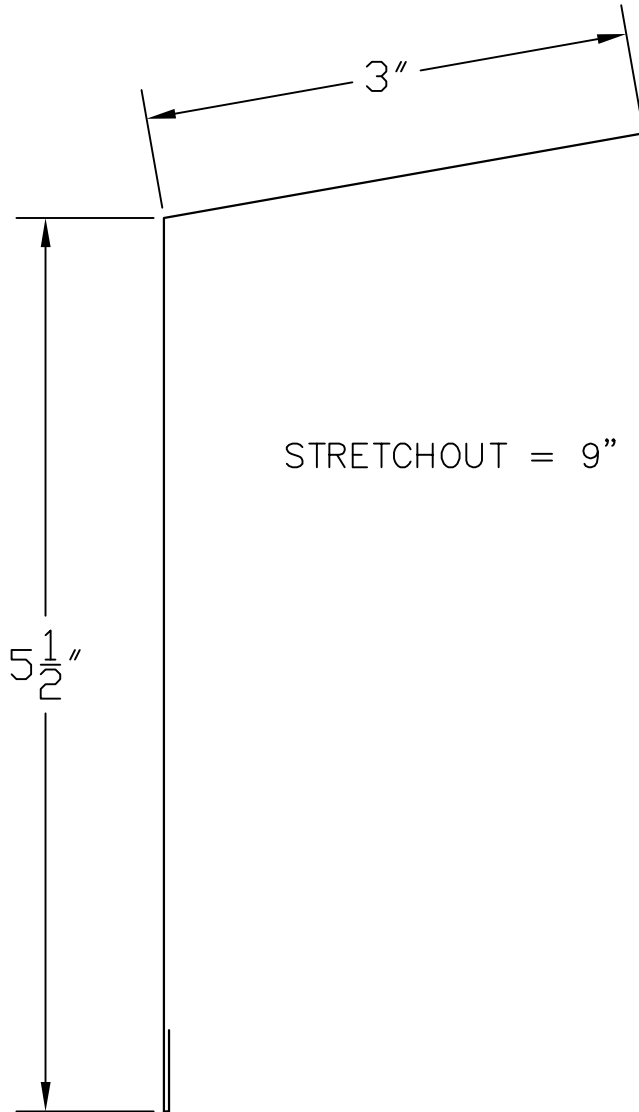

ROOF SLOPE

EAVE TRIM
ET1

| Nash BUILDING SYSTEMS, INC. | | | |
|--------------------------------|------------|------|---------|
| JOB | CHECKED BY | DATE | DRAWING |