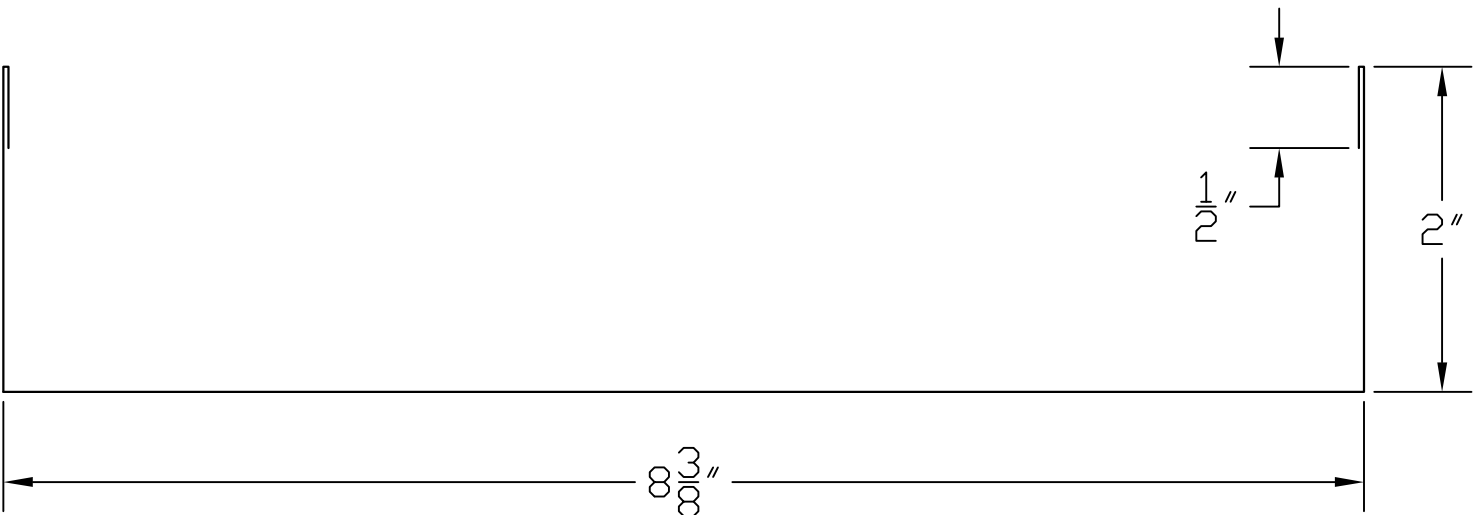

STRETCHOUT = 13 3/8"

8.5" Jamb Cover Flashing  
JCF-5  
OPEN CHANNEL

 Nash BUILDING SYSTEMS, INC.			
JOB	CHECKED BY	DATE	DRAWING