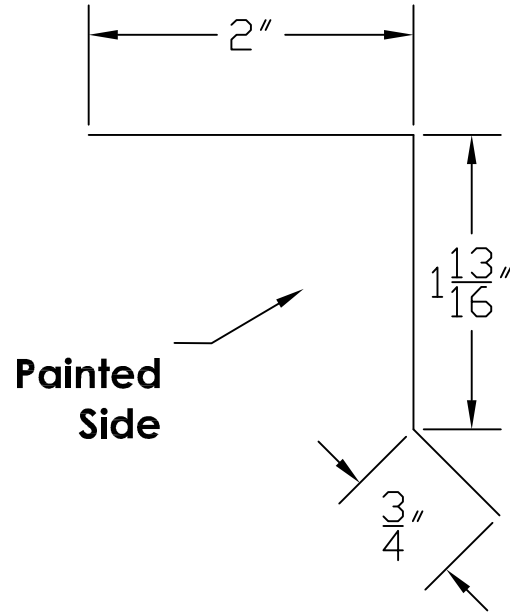

STRETCHOUT = 4 9/16"

NAIL STRIP CLEAT

LENGTH

10' - 2"

JOB	CHECKED BY	DATE	DRAWING