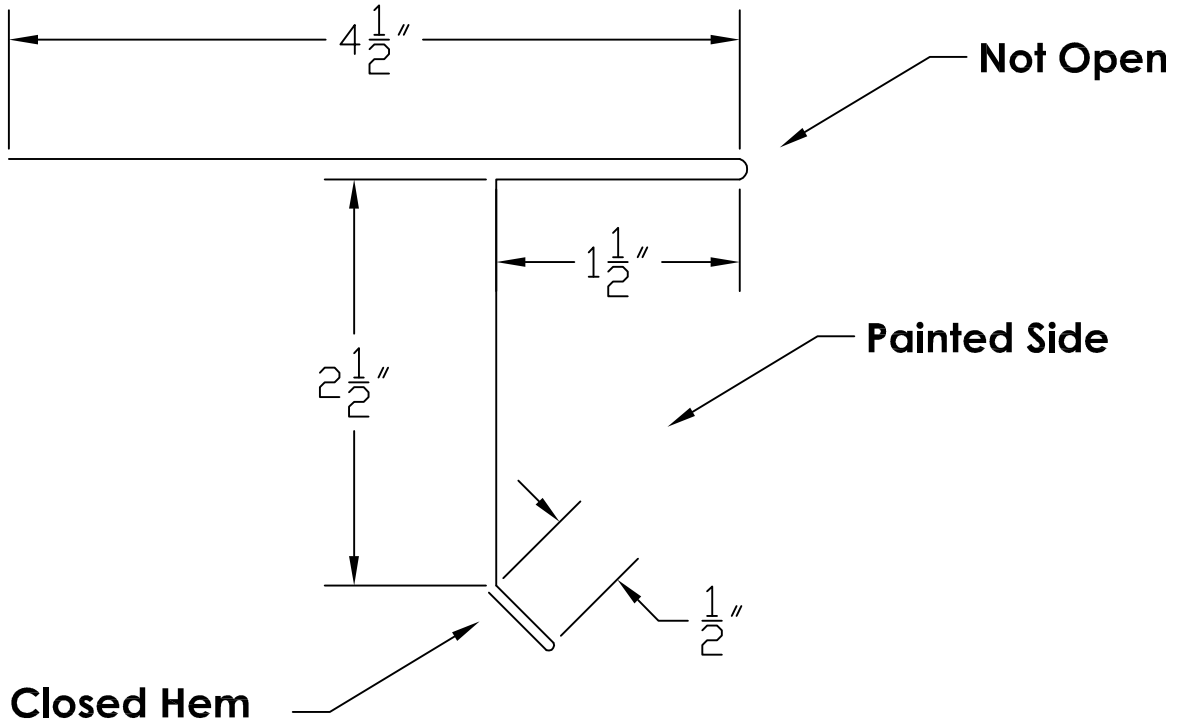

STRETCHOUT = 9"

NAIL STRIP DRIP EDGE  
(SPECIFY PITCH)

LENGTH

10'-2"

12'-2"

14'-2"

16'-2"

18'-2"

20'-4"

JOB	CHECKED BY	DATE	DRAWING