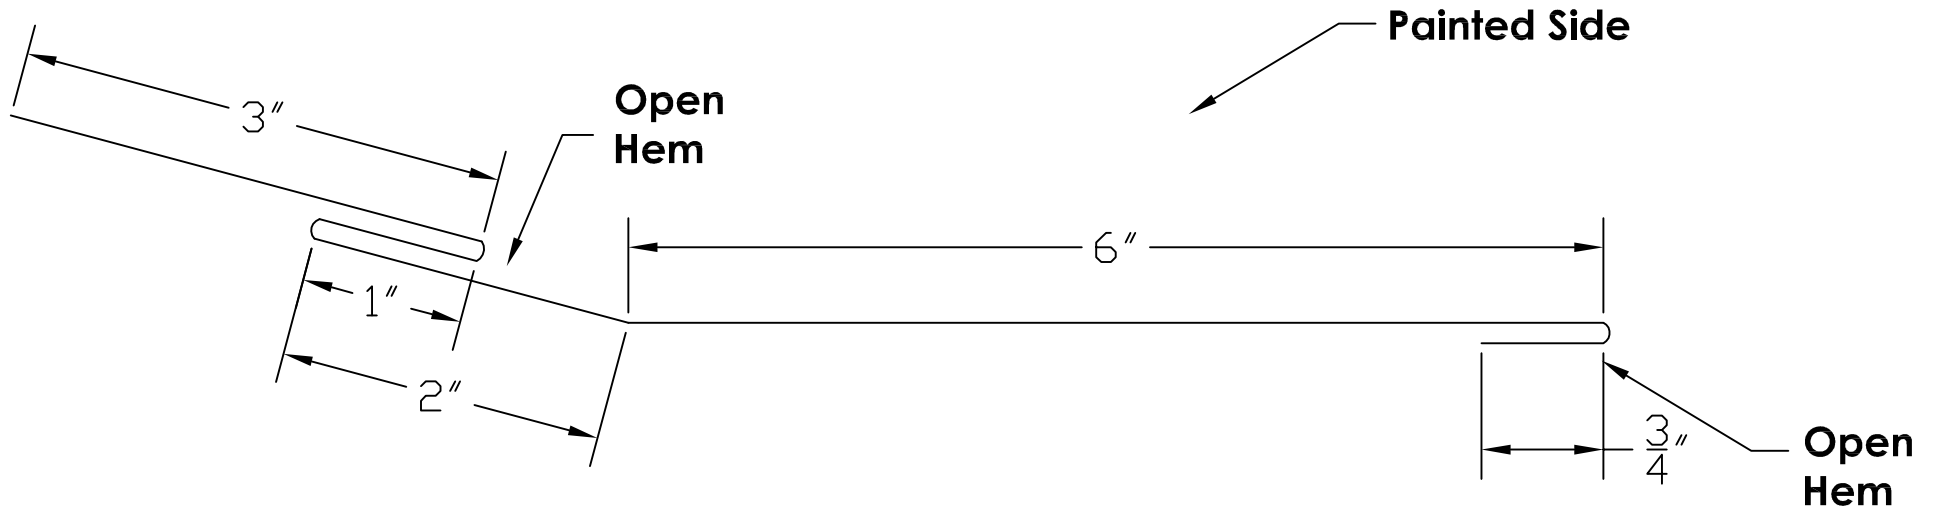

STRETCHOUT = 12 3/4"

## OPEN HEM GAMBREL

(SPECIFY PITCH)  
(ZEE CLOSURE NEEDED)

### LENGTH

10'-2"

12'-2"

14'-2"

16'-2"

18'-2"

20'-4"

JOB