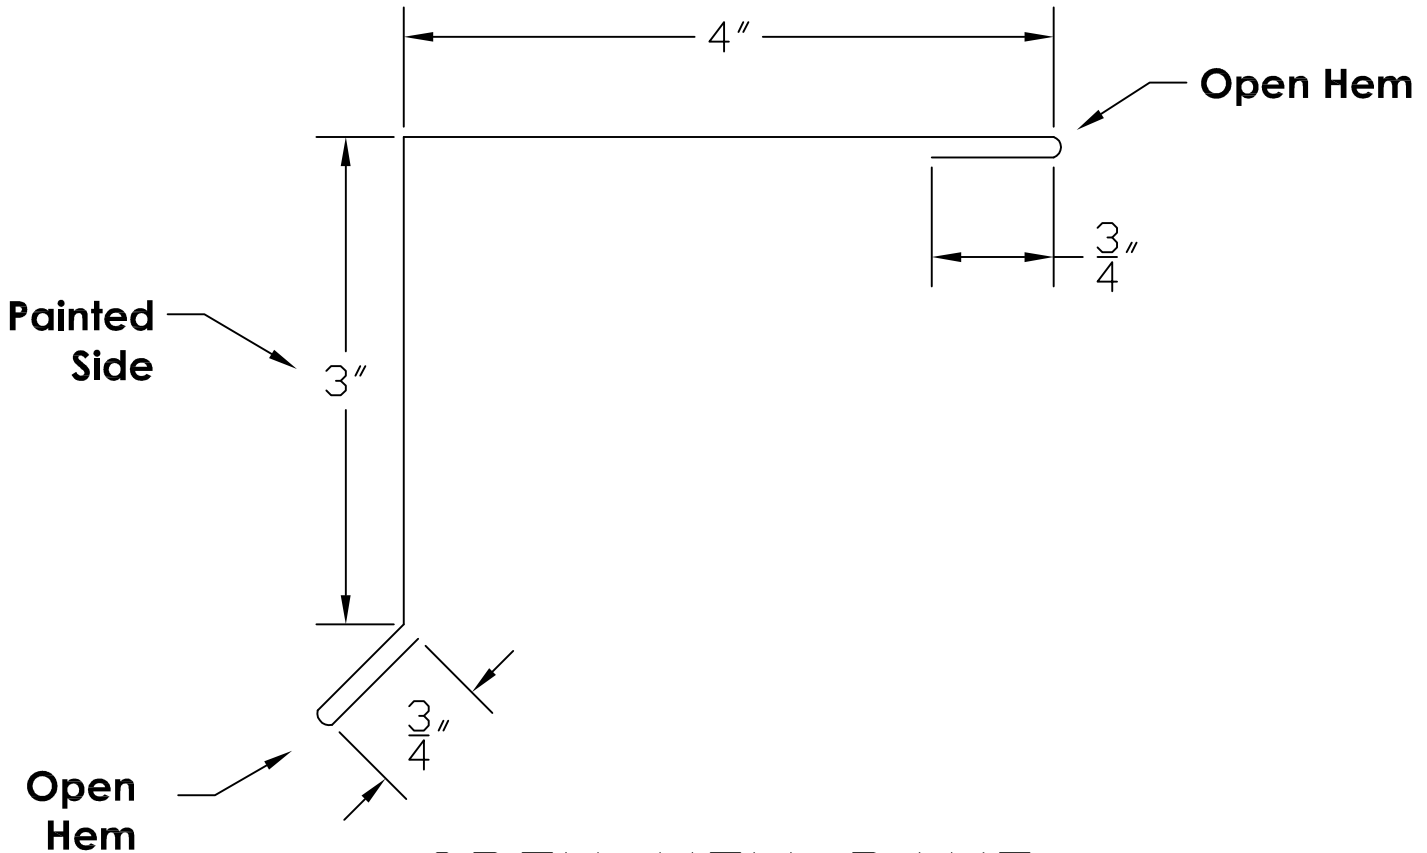

STRETCHOUT = 8 1/2"

OPEN HEM RAKE  
(ZEE CLOSURE & CLEAT NEEDED)

LENGTH

10'-2"

12'-2"

14'-2"

16'-2"

18'-2"

20'-4"

JOB	CHECKED BY	DATE	DRAWING