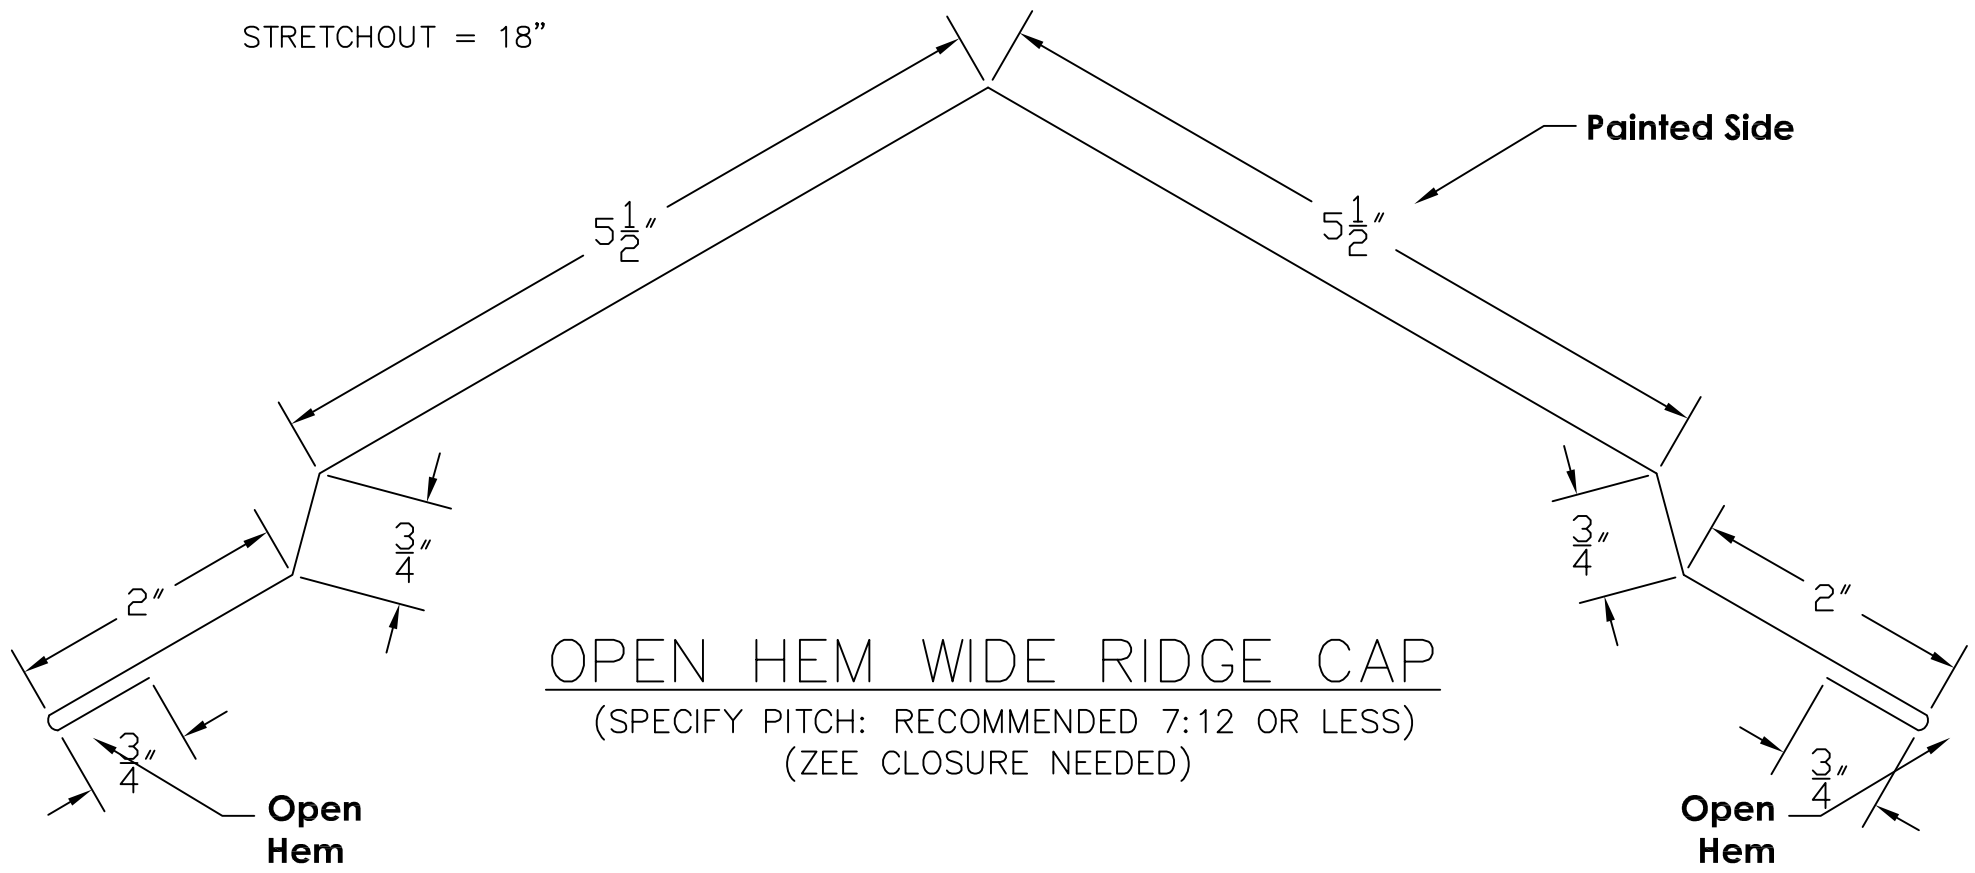

STRETCHOUT = 18"

OPEN HEM WIDE RIDGE CAP  
 (SPECIFY PITCH: RECOMMENDED 7:12 OR LESS)  
 (ZEE CLOSURE NEEDED)

LENGTH
10'-2"
12'-2"
14'-2"
16'-2"
18'-2"
20'-4"

JOB	CHECKED BY	DATE	DRAWING