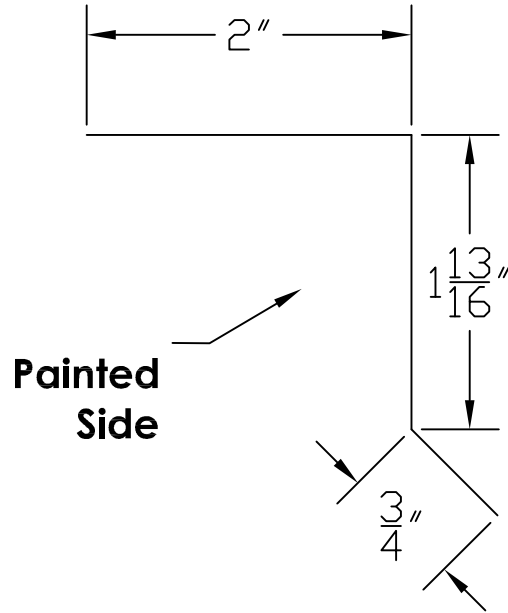

STRETCHOUT = 4 9/16"

NAIL STRIP CLEAT

LENGTH

10'-2"

JOB	CHECKED BY	DATE	DRAWING