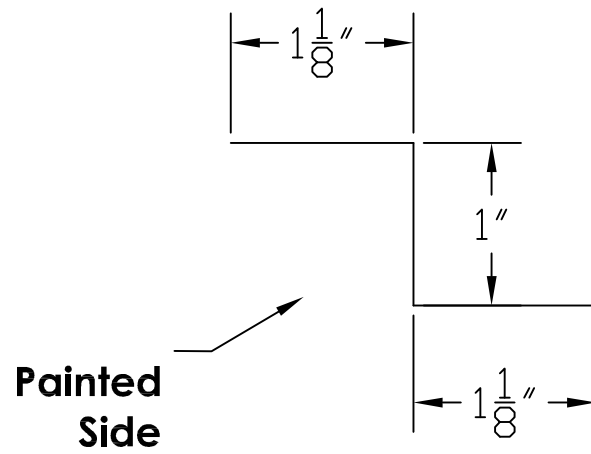

STRETCHOUT = 3 1/4"

NAIL STRIP ZEE CLOSURE
(BUTYL TAPE NEEDED)

LENGTH

10'-2"

JOB	CHECKED BY	DATE	DRAWING