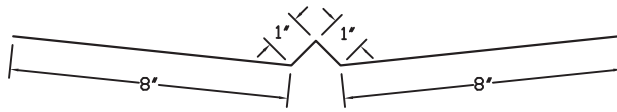

Black

Burnished Slate

Galvalume

29 ga. Ag Panel

RCR29

Residential Ridge Cap

VTR29

Residential Valley Trim

GTR29

Residential Gable Trim

DER29

Simple Drip Edge

JTR29

Residential "J" Trim

DCR29

Residential Drip Cap